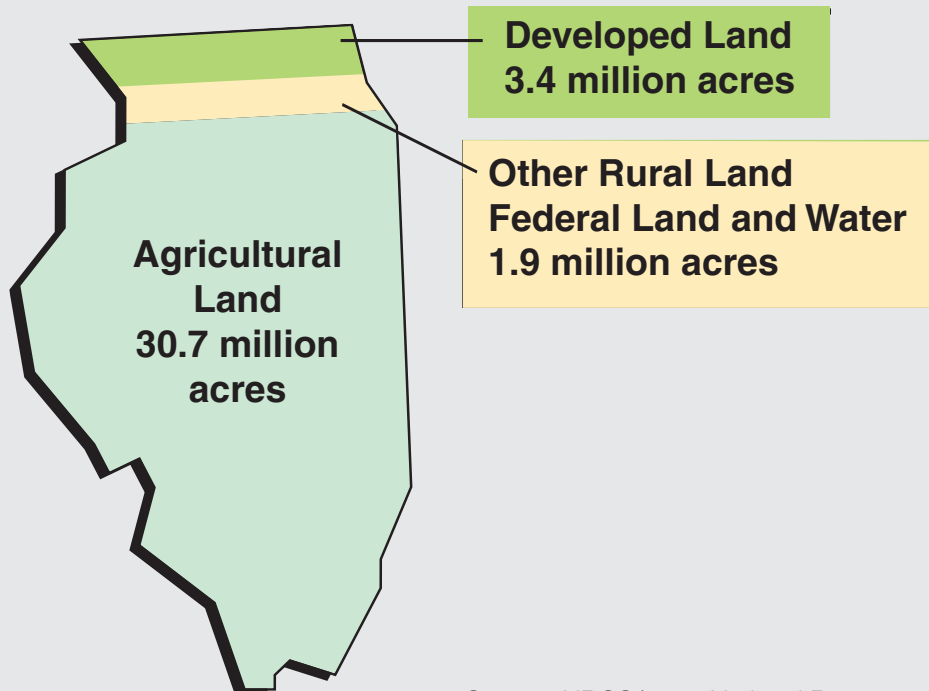

Land Use *in* Illinois

Illinois

Agricultural Land Use

Illinois had 20,625,100 acres of soil classified as prime farmland in 2012

About 18,511,700 (89.8%) acres of prime farmland were used as cropland

Source: NRCS/2012 National Resource Inventory