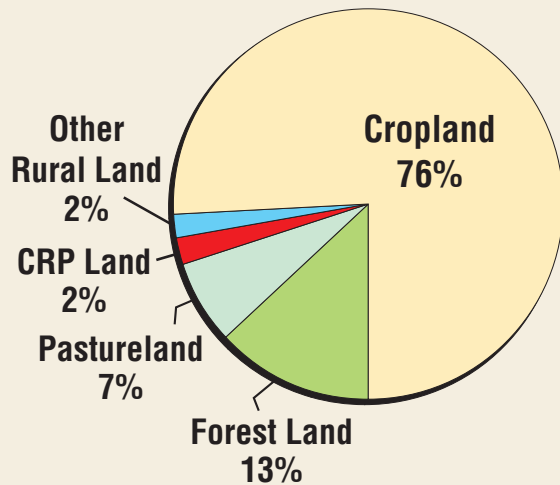

Land Use *in* Illinois

Illinois

Agricultural Land Use

Illinois had 20,625,100 acres of soil classified as prime farmland in 2012

About 18,511,700 (89.8%) acres of prime farmland were used as cropland

Source: NRCS/2012 National Resource Inventory